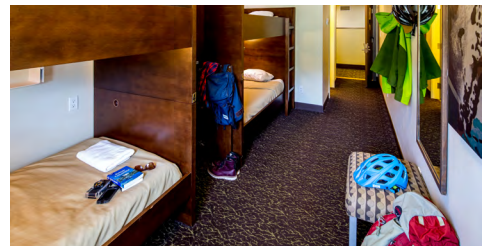

CHEAKY'S CAFÉ

The fully-stocked Cheaky's Café located in the hostel lobby offers plenty of options to fuel all of your Whistler adventures. Start your day with a fresh coffee and some baked goods while taking in the inspiring mountain view from the patio. In the evening, head back to Cheaky's for beers and a hot meal.

Group catering is available upon advance request.